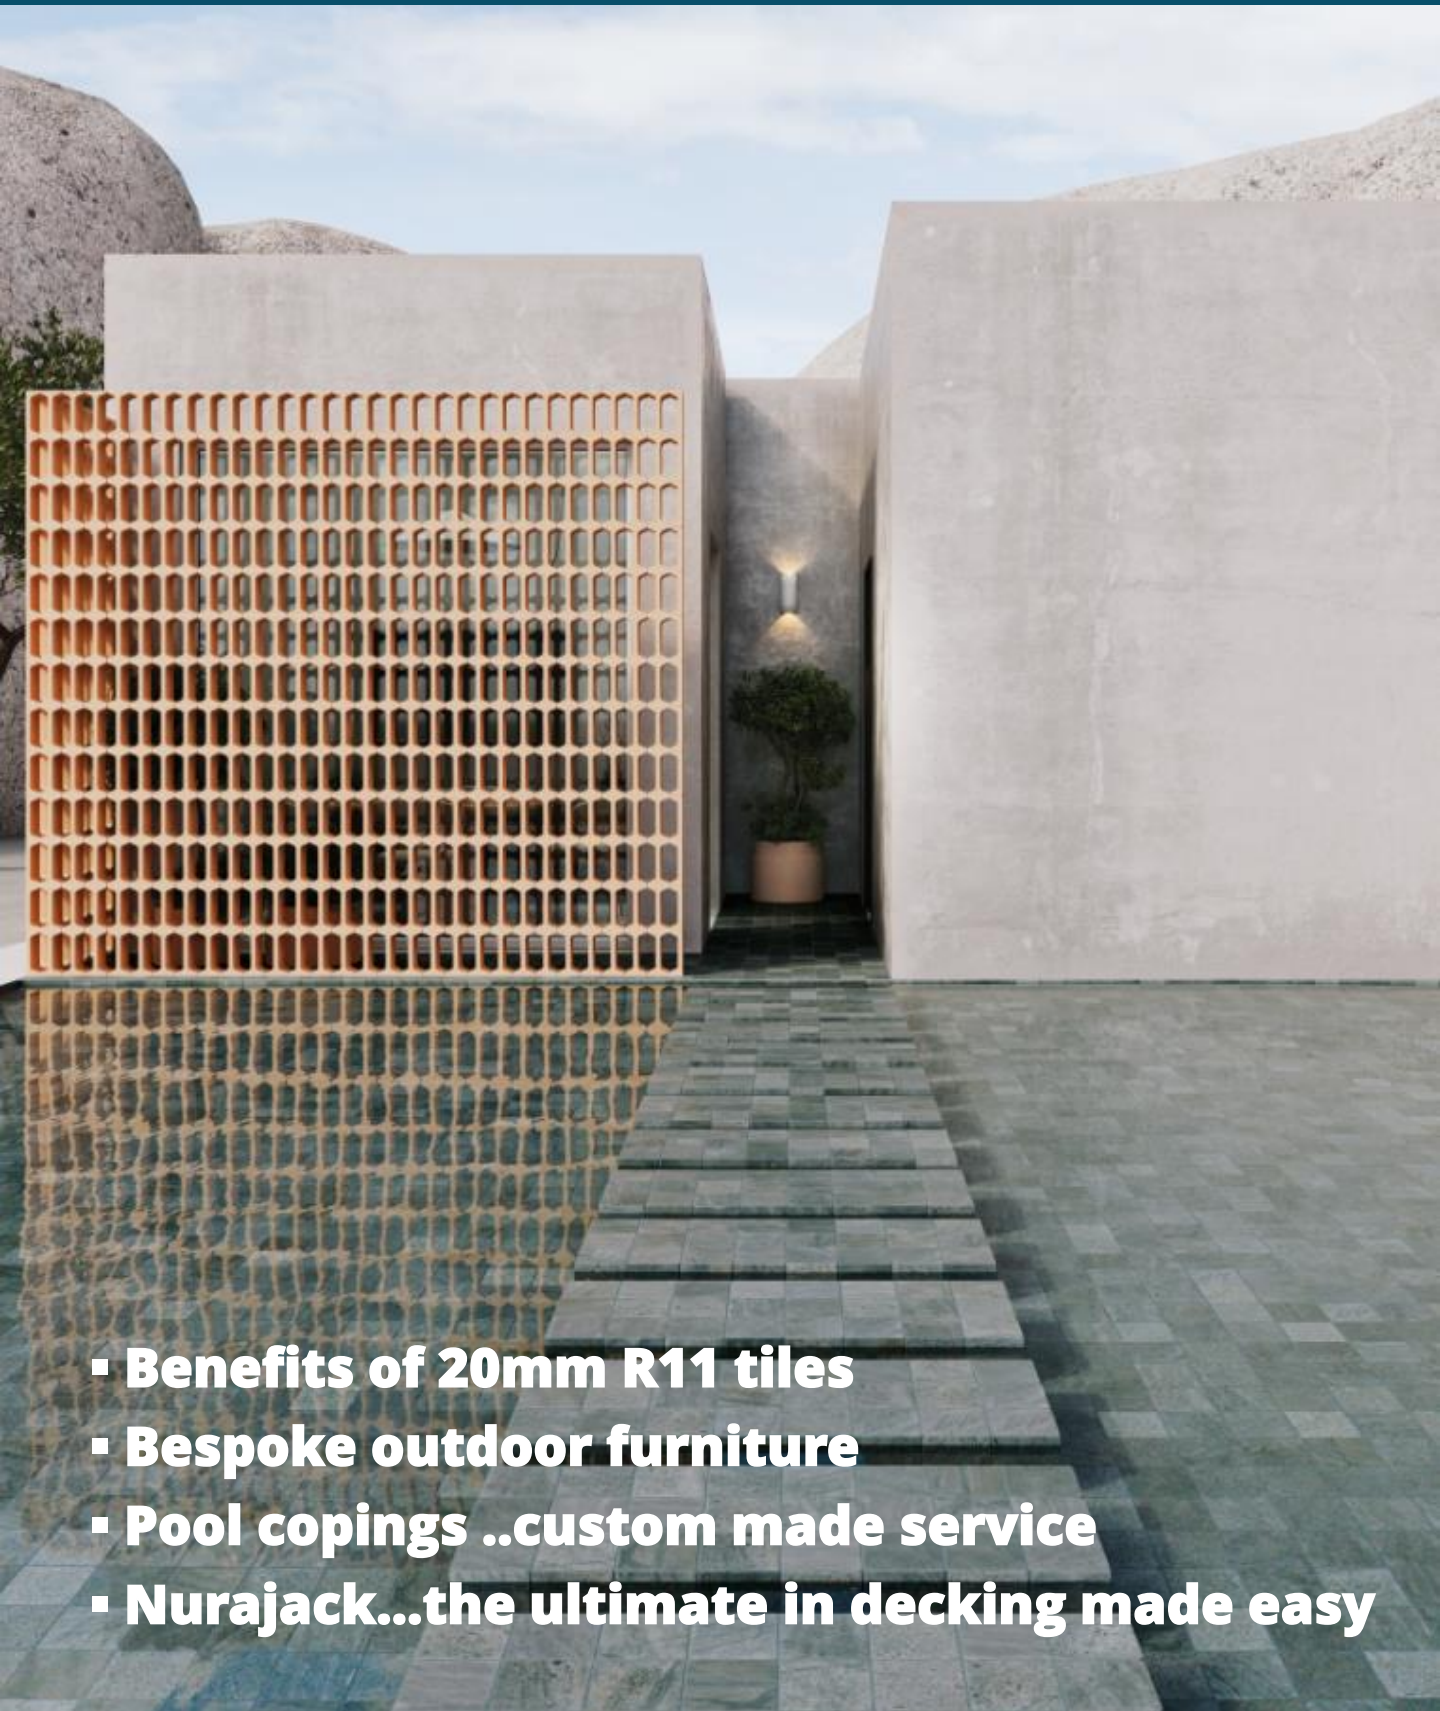

ADDITIONAL

- **Benefits of 20mm R11 tiles**
- **Bespoke outdoor furniture**
- **Pool copings ..custom made service**
- **Nurajack...the ultimate in decking made easy**