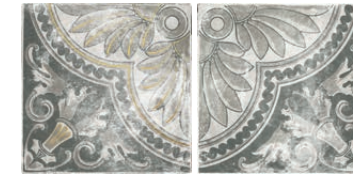

STEEL 24 x 24 cm

**METALLIC FINISH**

GOLD 12x12 cm

SILVER 12x12 cm

COBRE 12x12 cm

BRUME COTTON MATT 12x12 + 12x24 + 24x24 cm

12 x 12 / 12 x 24 / 24 x 24 cm  
4,7" x 4,7" / 4,7" x 9,5" / 9,5" x 9,5"

# BRUME

LINO WARM MATT 12x12 cm

BRISA WARM MATT 12x12 cm

BRUMA WARM MATT 12x12 cm

AURA WARM MATT 12x12 cm

LINO COLD MATT 12x12 cm

BRISA COLD MATT 12x12 cm

BRUMA COLD MATT 12x12 cm

AURA COLD MATT 12x12 cm

COTTON MATT 12x12 cm

SAND MATT 12x12 cm

DOVE MATT 12x12 cm

CLAY MATT 12x12 cm

STEEL MATT 12x12 cm

COTTON MATT 12 x 24 cm

SAND MATT 12 x 24 cm